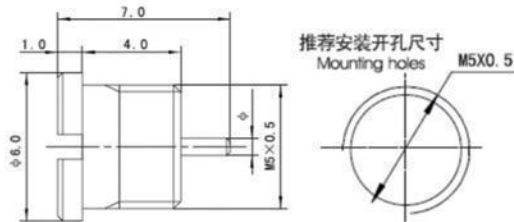

RHT-S-JYD26G-L	0.70mm
RHT-S-JYD26AG-L	0.45mm

1. :
2.0

RHT-S-JHD23-L