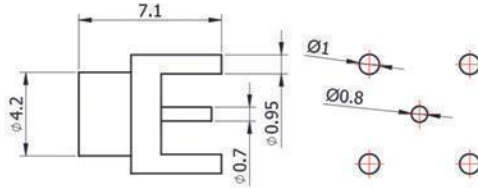

35%

100

Mini-SMP.

45%

DC-18GHz DC-26.5GHz DC-40GHz

SMP

P/N	Picture	Drawing	Remark
-----	---------	---------	--------

RHT-S-JHD1