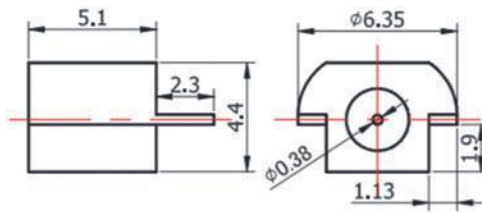

SMP

P/N	Picture	Drawing	Remark

RHT-S-JHD1

1. : /
2.0

RHT-S-JHD10

1. : /
2.0
3. Brass/Gold Plating

RHT-S-JYD26G-L	0.70mm
RHT-S-JYD26AG-L	0.45mm

1. :
2.0

RHT-S-JHD23-L

1. : /
2.

RHT-S-JHD246-L

1. : /
2.

RHT-S-KK4	8.0mm
RHT-S-KK5	8.4mm

1. : /
2. SMP < - >